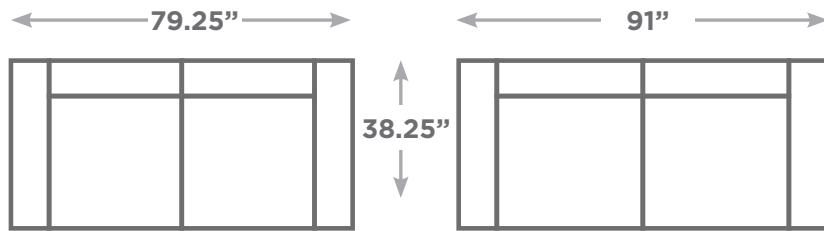

# PHOENIX

Available Configurations

Overall Height: 33.5"  
Seat Height: 18"

Condo Sofa

Sofa

4 Seater Sofa