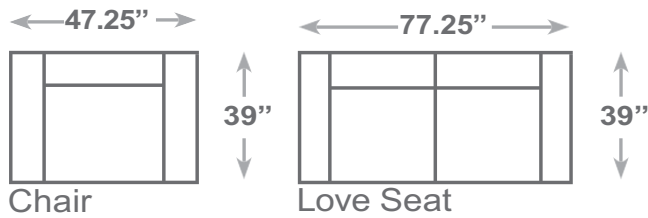

COCO

Available Configurations

Overall Height: 32.75"
Seat Height: 18.90"

Includes deco pillows as shown