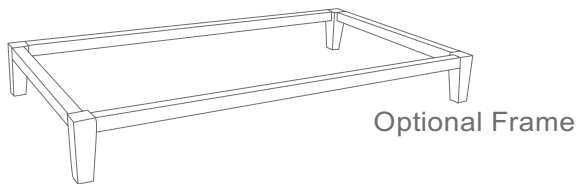

COCO

Available Configurations

Overall Height: 32.75"
Seat Height: 18.90"

Includes deco pillows as shown