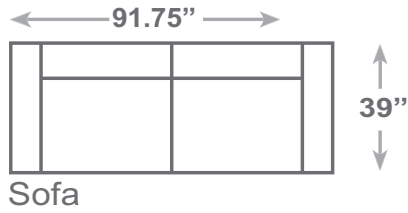

COCO

Available Configurations

Overall Height: 32.75"
Seat Height: 18.90"

Includes deco pillows as shown