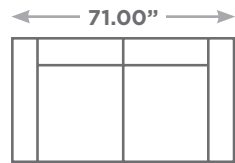

WOWNESS DELISIOUS

Available Configurations

Overall Height: 35.00"
Seat Height: 20.50"

Sofa 2
in Sections

Condo Sofa

Chair

Armless Chair

Ottoman