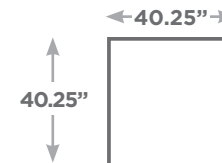

WOWNESS DELISIOUS

Available Configurations

Overall Height: 35.00"
Seat Height: 20.50"

Sofa 2
in Sections

Condo Sofa

Chair

Armless Chair

Ottoman