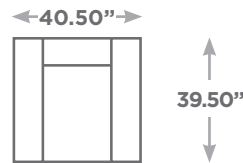

WOWNESS DELISIOUS

Available Configurations

Overall Height: 35.00"
Seat Height: 20.50"

Sofa 2
in Sections

Condo Sofa

Chair

Armless Chair

Ottoman