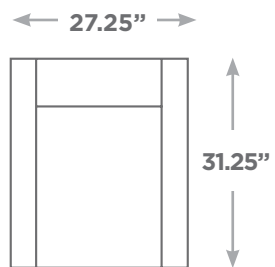

VIENN

Available Configurations

Overall Height: 31.25"
Seat Height: 17.25"

Chair