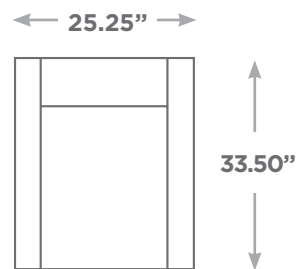

UTHA

Available Configurations

Overall Height: 33.00"
Seat Height: 17.75"

Chair