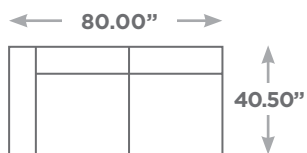

STUDY

Available Configurations

Overall Height: 34.25"
Seat Height: 20.50"

LAF / RAF Sofa

LAF / RAF Chaise

LAF / RAF Sofa Chaise