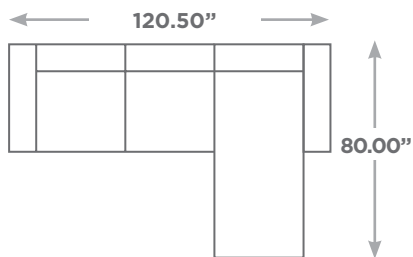

STUDY

Available Configurations

Overall Height: 34.25"
Seat Height: 20.50"

LAF / RAF Sofa

LAF / RAF Chaise

LAF / RAF Sofa Chaise