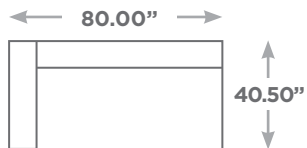

STUDY

Available Configurations

Overall Height: 34.25"
Seat Height: 20.50"

LAF / RAF Sofa

LAF / RAF Chaise

LAF / RAF Sofa Chaise