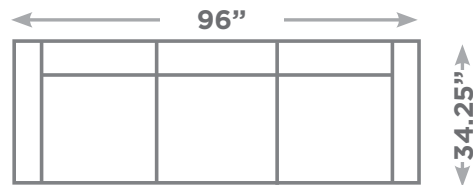

STUDIO

Available Configurations

Overall Height: 32.75"
Seat Height: 18.50"

Condo Sofa

Sofa

Sofa XL

Sectional