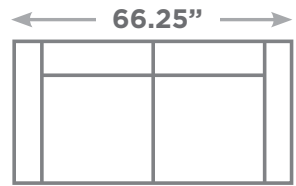

STUDIO

Available Configurations

Overall Height: 32.75"
Seat Height: 18.50"

Condo Sofa

Sofa

Sofa XL

Sectional