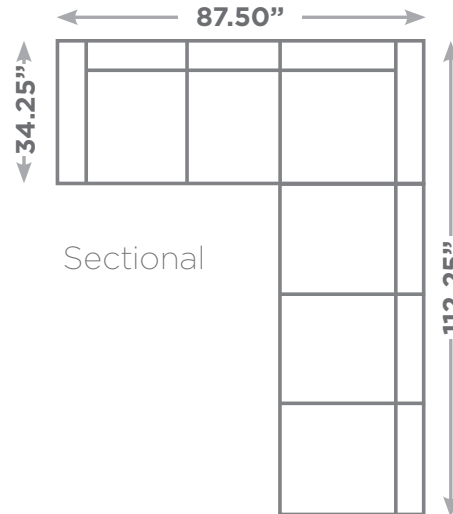

STUDIO

Available Configurations

Overall Height: 32.75"
Seat Height: 18.50"

Condo Sofa

Sofa

Sofa XL

Sectional