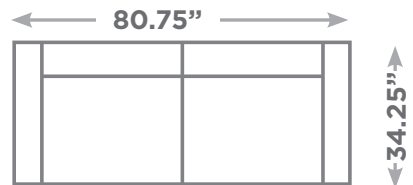

STUDIO

Available Configurations

Overall Height: 32.75"
Seat Height: 18.50"

Condo Sofa

Sofa

Sofa XL

Sectional