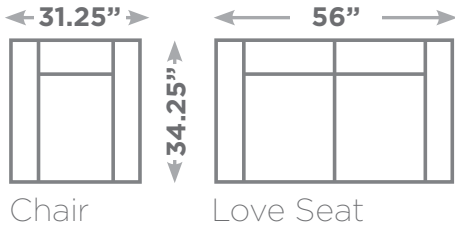

STUDIO

Available Configurations

Overall Height: 32.75"
Seat Height: 18.50"

Condo Sofa

Sofa

Sofa XL

Sectional