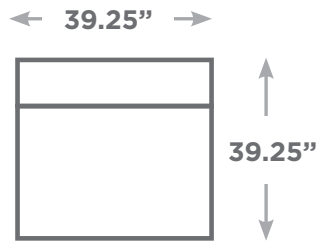

STITCH

Available Configurations

Overall Height: 33.5"
Seat Height: 17.75"

Chair