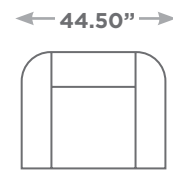

SONATA

Available Configurations

Overall Height: 29.50"
Seat Height: 17.75"

Sofa

Condo Sofa

Chair

Ottoman