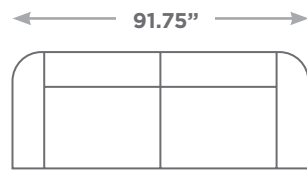

SONATA

Available Configurations

Overall Height: 29.50"
Seat Height: 17.75"

Sofa

Condo Sofa

Chair

Ottoman