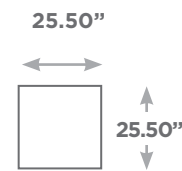

SONATA

Available Configurations

Overall Height: 29.50"
Seat Height: 17.75"

Sofa

Condo Sofa

Chair

Ottoman