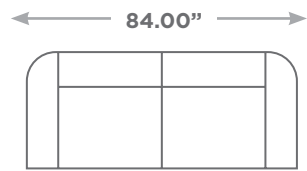

SONATA

Available Configurations

Overall Height: 29.50"
Seat Height: 17.75"

Sofa

Condo Sofa

Chair

Ottoman