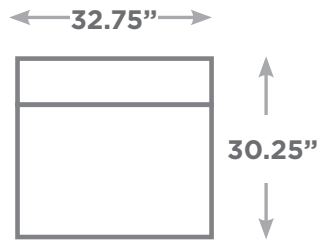

SILLUET

Available Configurations

Overall Height: 29.25"
Seat Height: 15.75"

Chair