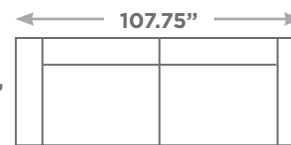

SEATTLE

Available Configurations

Overall Height: 31.50"
Seat Height: 17.00"

Chair

Chair and a Half

LAF / RAF
Chair and a
Half

Armless
Chair and a
Half

LAF / RAF
Chair

Armless
Chair

4 Seater (2 Pieces)

Sofa

Condo Sofa

Love Seat

Armless
Love Seat

LAF / RAF
Love Seat

LAF / RAF 4 Seater