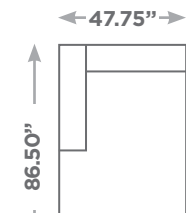

SEATTLE

Available Configurations

Overall Height: 31.50"
Seat Height: 17.00"

Chair

Chair and a Half

LAF / RAF
Chair and a
Half

Armless
Chair and a
Half

LAF / RAF
Chair

Armless 4 Seater

LAF / RAF Sofa

Armless Sofa

LAF / RAF
Chaise

LAF / RAF
Wide Chaise

LAF / RAF
Extra Deep
Chaise

LAF / RAF
Armless
Bumper Love
Seat

LAF / RAF Condo
Sofa