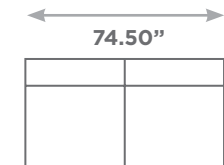

Armless Sofa