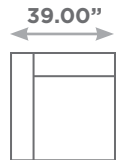

SEATTLE

Available Configurations

Overall Height: 31.50"
Seat Height: 17.00"

Chair

Chair and a Half

LAF / RAF
Chair and a
Half

Armless
Chair and a
Half

LAF / RAF
Chair

Armless
Chair

4 Seater (2 Pieces)

Sofa

Condo Sofa

Love Seat

Armless
Love Seat

LAF / RAF
Love Seat

LAF / RAF 4 Seater