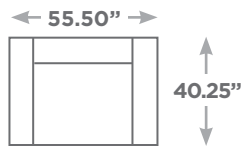

SEATTLE

Available Configurations

Overall Height: 31.50"
Seat Height: 17.00"

Chair

Chair and a Half

LAF / RAF
Chair and a
Half

Armless
Chair and a
Half

LAF / RAF
Chair