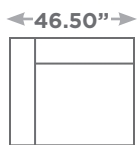

SEATTLE

Available Configurations

Overall Height: 31.50"
Seat Height: 17.00"

Chair

Chair and a Half

LAF / RAF
Chair and a
Half

Armless
Chair and a
Half

LAF / RAF
Chair