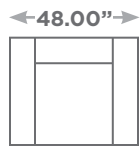

SEATTLE

Available Configurations

Overall Height: 31.50"
Seat Height: 17.00"

Chair

Chair and a Half

LAF / RAF
Chair and a
Half

Armless
Chair and a
Half

LAF / RAF
Chair