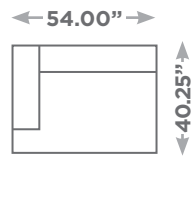

SEATTLE

Available Configurations

Overall Height: 31.50"
Seat Height: 17.00"

Chair

Chair and a Half

LAF / RAF
Chair and a
Half

Armless
Chair and a
Half

LAF / RAF
Chair

Armless 4 Seater

LAF / RAF Sofa

Armless Sofa

LAF / RAF
Chaise

LAF / RAF
Wide Chaise

LAF / RAF
Extra Deep
Chaise

LAF / RAF
Armless
Bumper Love
Seat

LAF / RAF Condo
Sofa