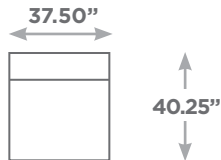

SEATTLE

Available Configurations

Overall Height: 31.50"
Seat Height: 17.00"

Chair

Chair and a Half

LAF / RAF
Chair and a
Half

Armless
Chair and a
Half

LAF / RAF
Chair