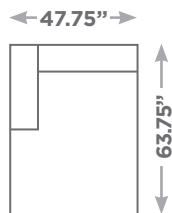

Love Seat

LAF / RAF
Chaise