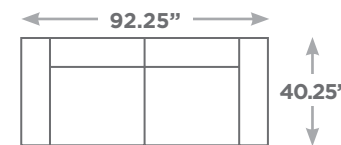

SEATTLE

Available Configurations

Overall Height: 31.50"
Seat Height: 17.00"

Chair

Chair and a Half

LAF / RAF
Chair and a
Half

Armless
Chair and a
Half

LAF / RAF
Chair

Armless
Chair

4 Seater (2 Pieces)

Sofa

Condo Sofa

Love Seat

Armless
Love Seat

LAF / RAF
Love Seat

LAF / RAF 4 Seater