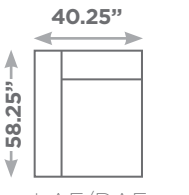

LAF / RAF
Armless
Bumper Love
Seat