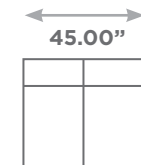

SEATTLE

Available Configurations

Overall Height: 31.50"
Seat Height: 17.00"

Chair

Chair and a Half

LAF / RAF
Chair and a
Half

Armless
Chair and a
Half

LAF / RAF
Chair

Armless
Chair

4 Seater (2 Pieces)

Sofa

Condo Sofa

Love Seat

Armless
Love Seat

LAF / RAF
Love Seat

LAF / RAF 4 Seater