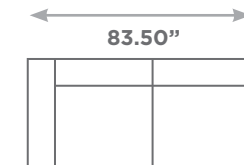

LAF / RAF Sofa