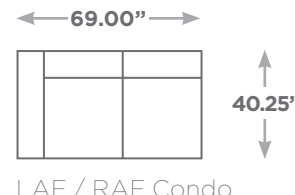

LAF / RAF
Armless
Bumper Love
Seat

LAF / RAF Condo
Sofa