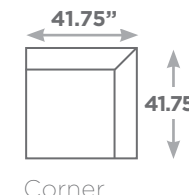

SEATTLE

Available Configurations

Overall Height: 31.50"
Seat Height: 17.00"

LAF / RAF
Extra Deep
Chaise

Corner