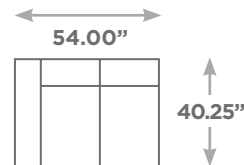

SEATTLE

Available Configurations

Overall Height: 31.50"
Seat Height: 17.00"

Chair

Chair and a Half

LAF / RAF
Chair and a
Half

Armless
Chair and a
Half

LAF / RAF
Chair

Armless
Chair

4 Seater (2 Pieces)

Sofa

Condo Sofa

Love Seat

Armless
Love Seat

LAF / RAF
Love Seat

LAF / RAF 4 Seater