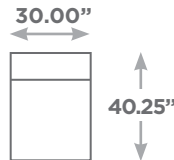

SEATTLE

Available Configurations

Overall Height: 31.50"
Seat Height: 17.00"

Chair

Chair and a Half

LAF / RAF
Chair and a
Half

Armless
Chair and a
Half

LAF / RAF
Chair