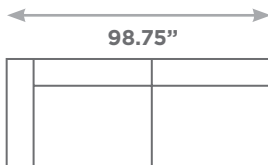

Armless
Chair

LAF / RAF 4 Seater