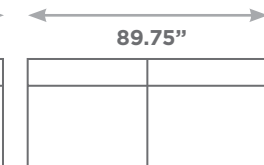

Armless 4 Seater