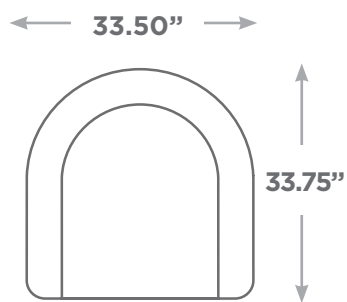

SASJA

Available Configurations

Overall Height: 30.00"

Seat Height: 17.75"

Chair