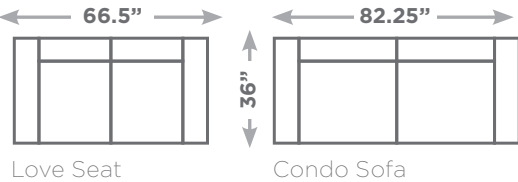

SALVADOR

Available Configurations

Overall Height: 32.25"
 Seat Height: 17.50"

Optional Headrest