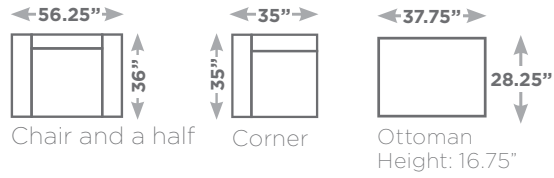

SALVADOR

Available Configurations

Overall Height: 32.25"
 Seat Height: 17.50"

Optional Headrest