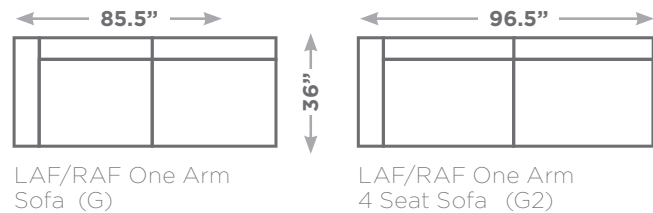

SALVADOR

Available Configurations

Overall Height: 32.25"
 Seat Height: 17.50"

Optional Headrest