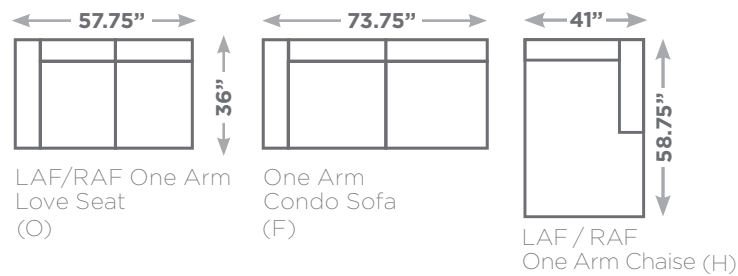

SALVADOR

Available Configurations

Overall Height: 32.25"
 Seat Height: 17.50"

Optional Headrest