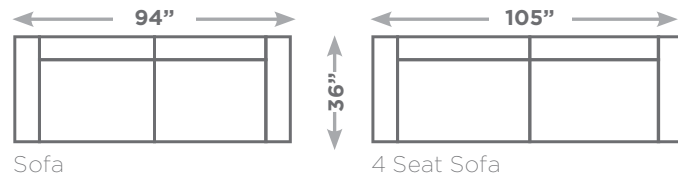

SALVADOR

Available Configurations

Overall Height: 32.25"
 Seat Height: 17.50"

Optional Headrest