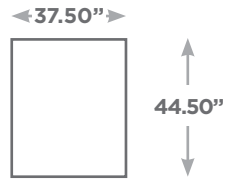

PRESTIGE

Available Configurations

Overall Height: 35.00"
Seat Height: 17.25"

Ottoman

LAF/RAF 1
Arm Chair

LAF/RAF LARGE
1 arm Chair

LARGE
Ottoman

Corner

Armless

LARGE Armless