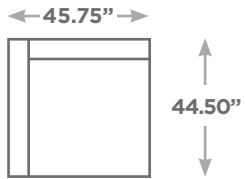

PRESTIGE

Available Configurations

Overall Height: 35.00"
Seat Height: 17.25"

Ottoman

LAF/RAF 1
Arm Chair

LAF/RAF LARGE
1 arm Chair

LARGE
Ottoman

Corner

Armless

LARGE Armless