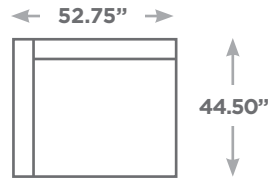

PRESTIGE

Available Configurations

Overall Height: 35.00"
Seat Height: 17.25"

Ottoman

LAF/RAF 1
Arm Chair

LAF/RAF LARGE
1 arm Chair

LARGE
Ottoman

Corner

Armless

LARGE Armless