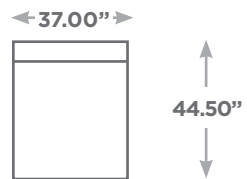

PRESTIGE

Available Configurations

Overall Height: 35.00"
Seat Height: 17.25"

Ottoman

LAF/RAF 1
Arm Chair

LAF/RAF LARGE
1 arm Chair

LARGE
Ottoman

Corner

Armless

LARGE Armless