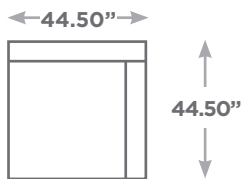

PRESTIGE

Available Configurations

Overall Height: 35.00"
Seat Height: 17.25"

Ottoman

LAF/RAF 1
Arm Chair

LAF/RAF LARGE
1 arm Chair

LARGE
Ottoman

Corner

Armless

LARGE Armless