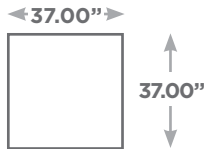

PRESTIGE

Available Configurations

Overall Height: 35.00"
Seat Height: 17.25"

Ottoman

LAF/RAF 1
Arm Chair

LAF/RAF LARGE
1 arm Chair

LARGE
Ottoman

Corner

Armless

LARGE Armless