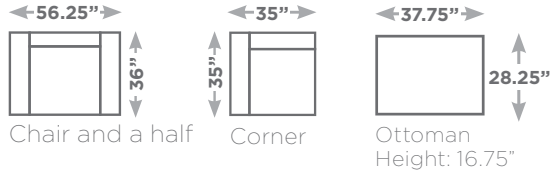

PRAIA

Available Configurations

Overall Height: 32.75"
 Seat Height: 17.5"

Optional Headrest