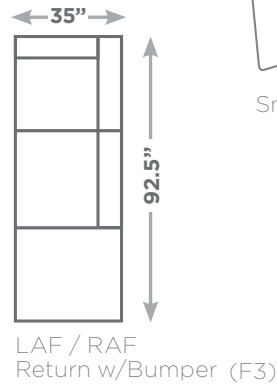

PRAIA

Available Configurations

Overall Height: 32.75"
 Seat Height: 17.5"

Optional Headrest