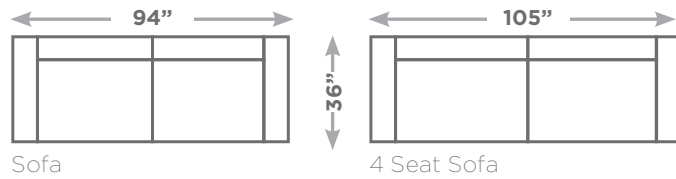

PRAIA

Available Configurations

Overall Height: 32.75"
 Seat Height: 17.5"

Optional Headrest