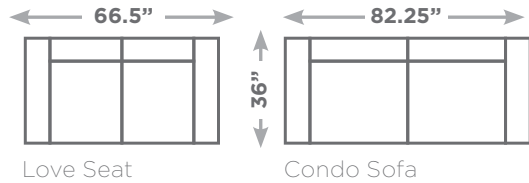

PRAIA

Available Configurations

Overall Height: 32.75"
 Seat Height: 17.5"

Optional Headrest