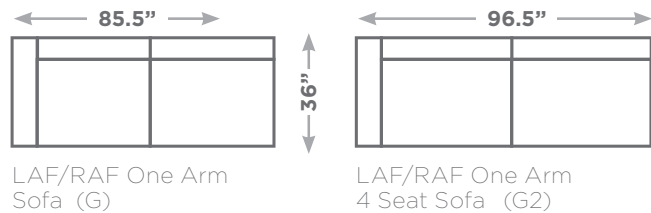

PRAIA

Available Configurations

Overall Height: 32.75"
 Seat Height: 17.5"

Optional Headrest