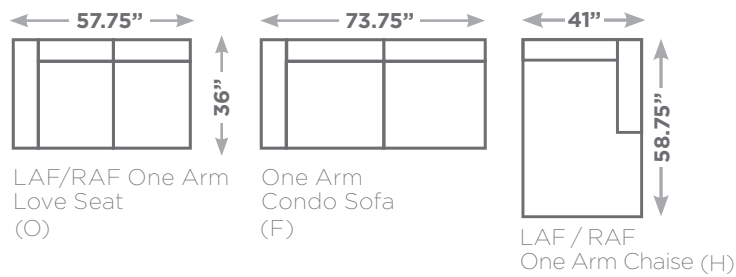

PRAIA

Available Configurations

Overall Height: 32.75"
 Seat Height: 17.5"

Optional Headrest