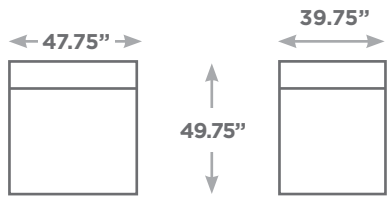

POETIC

Available Configurations

Overall Height: 32.75"
Seat Height: 19"

Ottoman

LAF / RAF Arm Chair

Corner

Large Armless
Chair

Armless
Chair