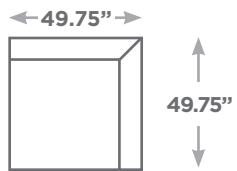

POETIC

Available Configurations

Overall Height: 32.75"
Seat Height: 19"

Ottoman

LAF / RAF Arm Chair

Corner

Large Armless
Chair

Armless
Chair