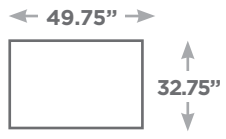

POETIC

Available Configurations

Overall Height: 32.75"
Seat Height: 19"

Ottoman

LAF / RAF Arm Chair

Corner

Large Armless
Chair

Armless
Chair