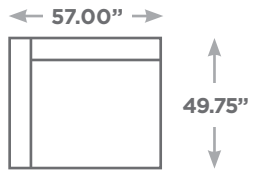

POETIC

Available Configurations

Overall Height: 32.75"
Seat Height: 19"

Ottoman

LAF / RAF Arm Chair

Corner

Large Armless
Chair

Armless
Chair