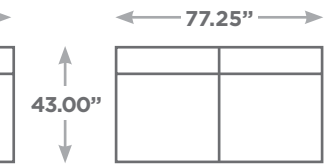

OPIUM

Available Configurations

Overall Height: 27.25"

Love Seat

Sofa

LAF / RAF Sofa

LAF / RAF Love Seat

Armless Sofa