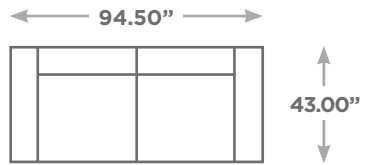

OPIUM

Available Configurations

Overall Height: 27.25"

Love Seat

Sofa

LAF / RAF Sofa

LAF / RAF Love Seat

Armless Sofa