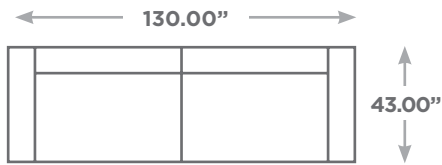

OPIUM

Available Configurations

Overall Height: 27.25"

Love Seat

Sofa

LAF / RAF Sofa

LAF / RAF Love Seat

Armless Sofa