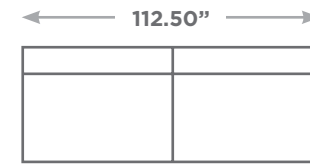

OPIUM

Available Configurations

Overall Height: 27.25"

Love Seat

Sofa

LAF / RAF Sofa

LAF / RAF Love Seat

Armless Sofa