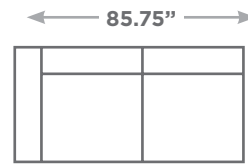

OPIUM

Available Configurations

Overall Height: 27.25"

Love Seat

Sofa

LAF / RAF Sofa

LAF / RAF Love Seat

Armless Sofa