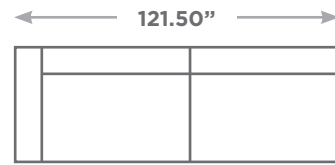

OPIUM

Available Configurations

Overall Height: 27.25"

Love Seat

Sofa

LAF / RAF Sofa

LAF / RAF Love Seat

Armless Sofa