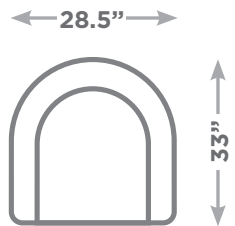

MARIANNE

Available Configurations

Overall Height: 32.75"
Seat Height: 17.75"

Chair