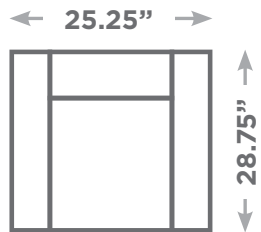

MARIA

Available Configurations

Overall Height: 32.25"
Seat Height: 19.75"

Chair