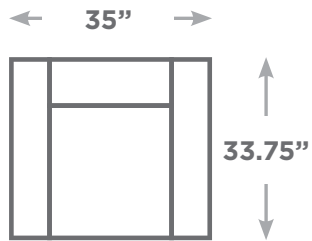

# MAMA

Available Configurations

Overall Height: 28.25"  
Seat Height: 17.75"

Chair / Swivel