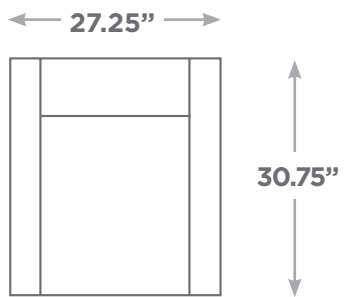

# LEAH

Available Configurations

Overall Height: 33.50"  
Seat Height: 17.00"

Chair