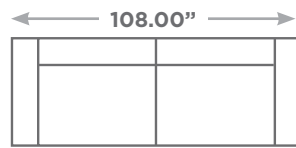

Armless
Chair

4 Seater