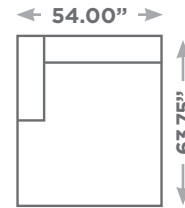

LANCE

Available Configurations

Overall Height: 31.50"
Seat Height: 17.00"

Ottoman

Chair

Chair and a Half

LAF / RAF
Chair and a Half

Armless
Chair and a Half

4 Seater (2 pc)

4 Seater

Sofa

Condo Sofa

LAF / RAF Sofa

Armless Sofa

LAF / RAF
4 Seater

Armless 4
Seater

LAF / RAF
Chaise

XL Chaise

Daybed

LAF / RAF
Armless
Condo Bum-
per Condo
Sofa