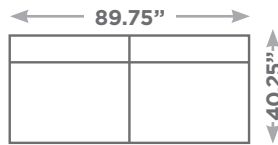

4 Seater (2 pc)

4 Seater

Sofa

Condo Sofa

LAF / RAF Sofa

Armless Sofa

LAF / RAF
4 Seater

Armless 4
Seater