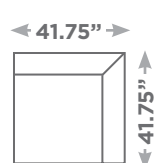

Chair and a Half

LAF / RAF
Chair and a Half

Corner