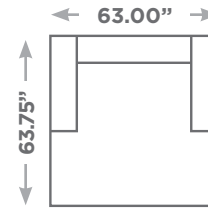

Condo Sofa

LAF / RAF Sofa

Daybed