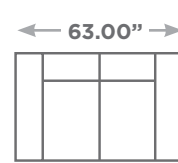

LAF / RAF
Chair and a Half

Love Seat