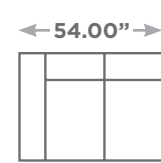

LANCE

Available Configurations

Overall Height: 31.50"
Seat Height: 17.00"

Ottoman

Chair

Chair and a Half

LAF / RAF
Chair and a Half

Armless
Chair and a Half

LAF / RAF
Chair

Armless
Chair

Corner

Love Seat

Armless
Love Seat

LAF / RAF
Love Seat

LAF / RAF Condo
Sofa

Armless
Condo Sofa