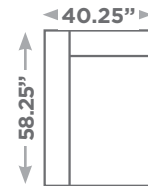

LANCE

Available Configurations

Overall Height: 31.50"
Seat Height: 17.00"

Ottoman

Chair

Chair and a Half

LAF / RAF
Chair and a Half

Armless
Chair and a Half

4 Seater (2 pc)

4 Seater

Sofa

Condo Sofa

LAF / RAF Sofa

Armless Sofa

LAF / RAF
4 Seater

Armless 4
Seater

LAF / RAF
Chaise

XL Chaise

Daybed

LAF / RAF
Armless
Condo Bum-
per Condo
Sofa