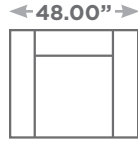

LANCE

Available Configurations

Overall Height: 31.50"
Seat Height: 17.00"

Ottoman

Chair

Chair and a Half

LAF / RAF
Chair and a Half

Armless
Chair and a Half