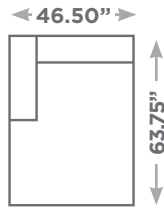

LANCE

Available Configurations

Overall Height: 31.50"
Seat Height: 17.00"

Ottoman

Chair

Chair and a Half

LAF / RAF
Chair and a Half

Armless
Chair and a Half

4 Seater (2 pc)

4 Seater

Sofa

Condo Sofa

LAF / RAF Sofa

Armless Sofa

LAF / RAF
4 Seater

Armless 4
Seater

LAF / RAF
Chaise

XL Chaise

Daybed

LAF / RAF
Armless
Condo Bum-
per Condo
Sofa