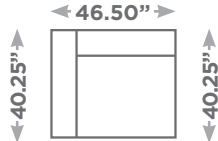

LANCE

Available Configurations

Overall Height: 31.50"
Seat Height: 17.00"

Ottoman

Chair

Chair and a Half

LAF / RAF
Chair and a Half

Armless
Chair and a Half