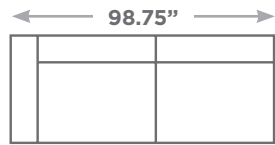

4 Seater (2 pc)

4 Seater

Sofa

Condo Sofa

LAF / RAF Sofa

Armless Sofa

LAF / RAF
4 Seater

Armless 4
Seater