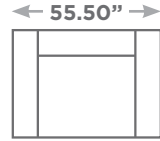

LANCE

Available Configurations

Overall Height: 31.50"
Seat Height: 17.00"

Ottoman

Chair

Chair and a Half

LAF / RAF
Chair and a Half

Armless
Chair and a Half