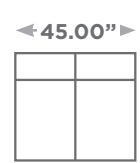

LANCE

Available Configurations

Overall Height: 31.50"
Seat Height: 17.00"

Ottoman

Chair

Chair and a Half

LAF / RAF
Chair and a Half

Armless
Chair and a Half

LAF / RAF
Chair

Armless
Chair

Corner

Love Seat

Armless
Love Seat

LAF / RAF
Love Seat

LAF / RAF Condo
Sofa

Armless
Condo Sofa