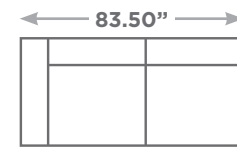

4 Seater (2 pc)

4 Seater

Sofa

Condo Sofa

LAF / RAF Sofa

Armless Sofa

LAF / RAF
4 Seater

Armless 4
Seater