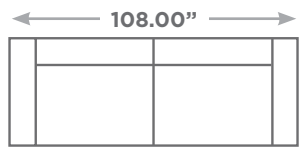

LANCE

Available Configurations

Overall Height: 31.50"
Seat Height: 17.00"

Ottoman

Chair

Chair and a Half

LAF / RAF
Chair and a Half

Armless
Chair and a Half

LAF / RAF
Chair

Armless
Chair

Corner

Love Seat

Armless
Love Seat

LAF / RAF
Love Seat

LAF / RAF Condo
Sofa

Armless
Condo Sofa