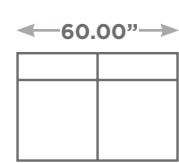

LANCE

Available Configurations

Overall Height: 31.50"
Seat Height: 17.00"

Ottoman

Chair

Chair and a Half

LAF / RAF
Chair and a Half

Armless
Chair and a Half

LAF / RAF
Chair

Armless
Chair

Corner

Love Seat

Armless
Love Seat

LAF / RAF
Love Seat

LAF / RAF Condo
Sofa

Armless
Condo Sofa