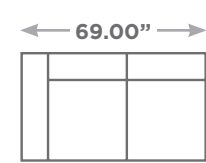

LANCE

Available Configurations

Overall Height: 31.50"
Seat Height: 17.00"

Ottoman

Chair

Chair and a Half

LAF / RAF
Chair and a Half

Armless
Chair and a Half

LAF / RAF
Chair

Armless
Chair

Corner

Love Seat

Armless
Love Seat

LAF / RAF
Love Seat

LAF / RAF Condo
Sofa

Armless
Condo Sofa