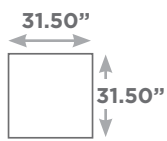

LANCE

Available Configurations

Overall Height: 31.50"
Seat Height: 17.00"

Ottoman

Chair

Chair and a Half

LAF / RAF
Chair and a Half

Armless
Chair and a Half