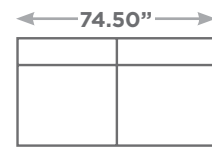

Armless
Condo Sofa

Armless Sofa