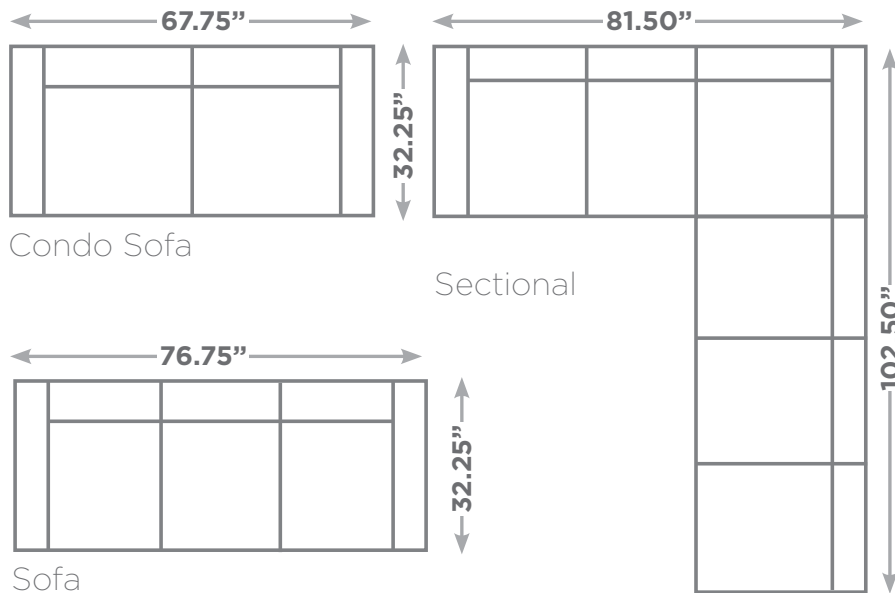

KIRSTEN

Available Configurations

Overall Height: 31.25"
Seat Height: 17.75"

Chair

Love Seat

Condo Sofa

Sectional

Sofa