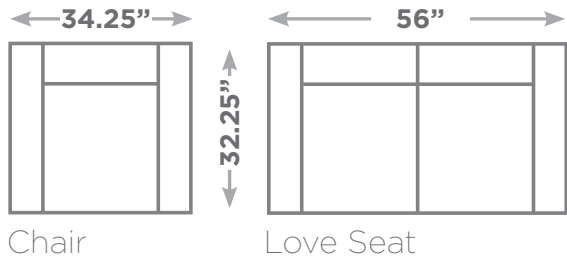

KIRSTEN

Available Configurations

Overall Height: 31.25"
Seat Height: 17.75"

Chair

Love Seat

Condo Sofa

Sectional

Sofa