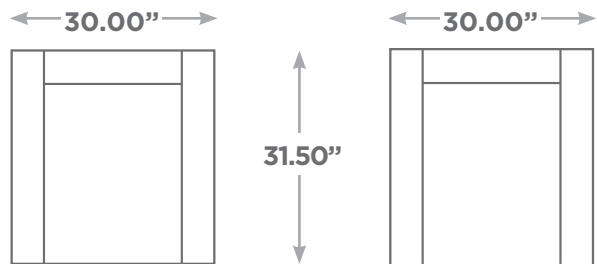

KIRA

Available Configurations

Overall Height:

Chair with swivel base: 41.25"

Chair with tilt base: 39.00 "

Seat Height: 16:00"

Chair with tilt base

Chair with swivel base