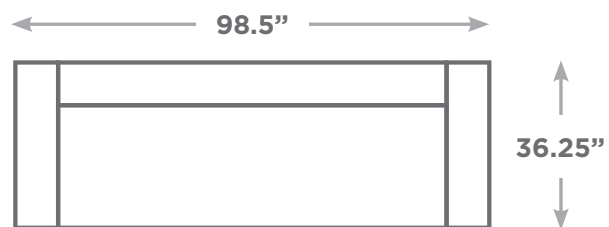

# GOLDIE

Available Configurations

Overall Height: 27.25"  
Seat Height: 17.00"

Chair

Sofa

4 Seater Sofa