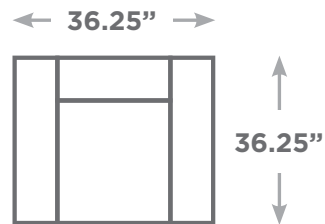

# GOLDIE

Available Configurations

Overall Height: 27.25"  
Seat Height: 17.00"

Chair

Sofa

4 Seater Sofa