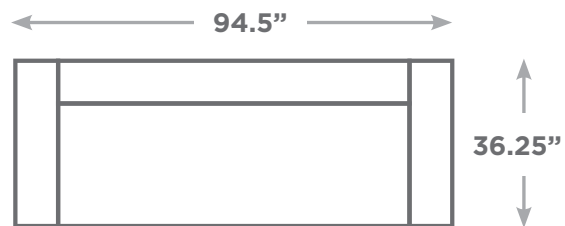

# GOLDIE

Available Configurations

Overall Height: 27.25"  
Seat Height: 17.00"

Chair

Sofa

4 Seater Sofa