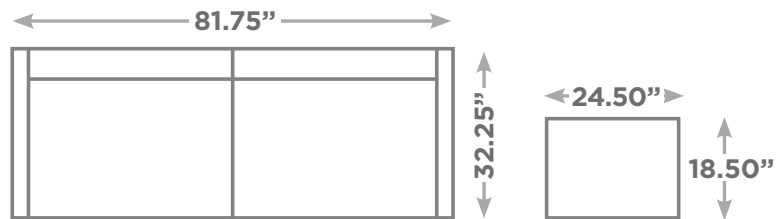

FRISENBORG

Available Configurations

Overall Height: 33"
Seat Height: 18.25"

Chair

High Back
Chair

Love Seat

Condo Sofa

Sofa