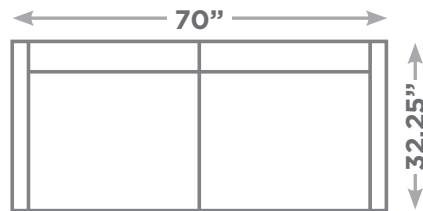

FRISENBORG

Available Configurations

Overall Height: 33"
Seat Height: 18.25"

Chair

High Back
Chair

Love Seat

Condo Sofa

Sofa