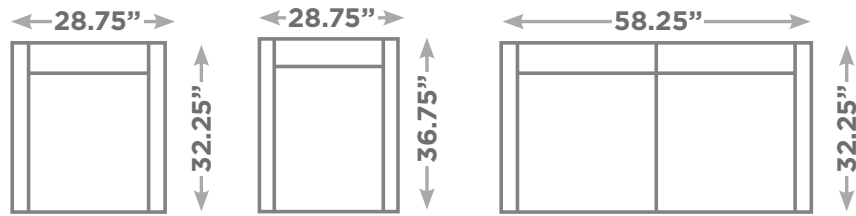

FRISENBORG

Available Configurations

Overall Height: 33"
Seat Height: 18.25"

Chair

High Back
Chair

Love Seat

Condo Sofa

Sofa