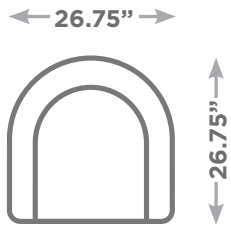

FLORA

Available Sizes

Overall Height 29.5"
Seat Height: 18.5"

Chair

OPTIONAL

Cross Black

Spider Black

Satin Black Gold