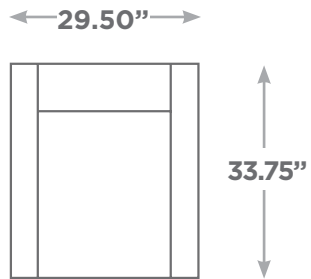

EL PASO

Available Configurations

Overall Height: 32.75"
Seat Height: 18.00"

Chair