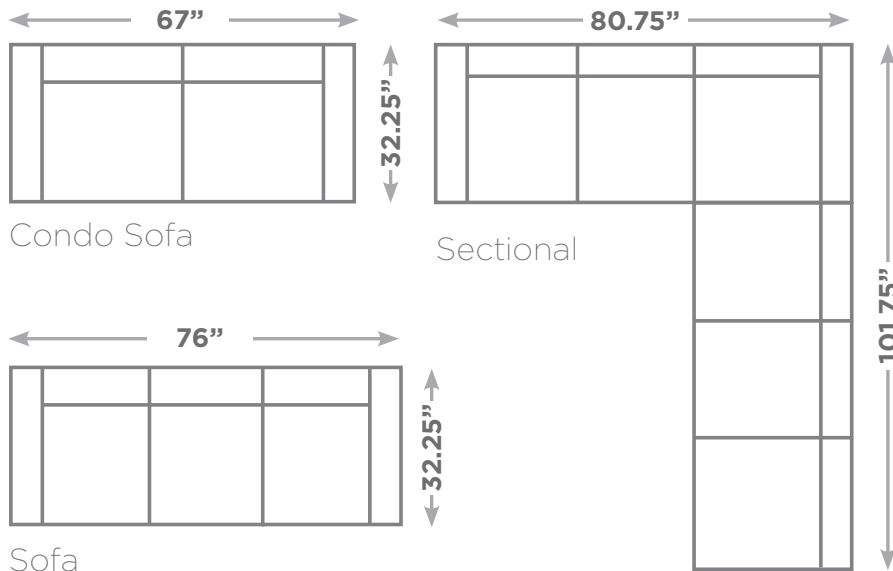

# DORTE

Available Configurations

Overall Height: 31.25"  
Seat Height: 17.75"

Chair

Love Seat

Condo Sofa

Sectional

Sofa