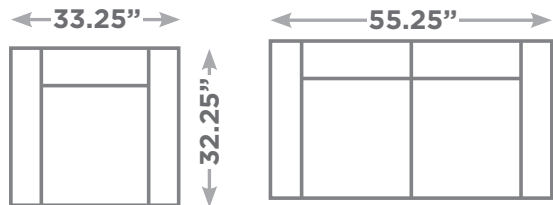

# DORTE

Available Configurations

Overall Height: 31.25"  
Seat Height: 17.75"

Chair

Love Seat

Condo Sofa

Sectional

Sofa