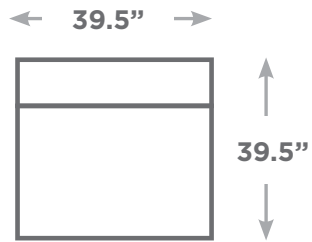

DIAMOND

Available Configurations

Overall Height: 33.5"
Seat Height: 17.75"/15.5"

Chair