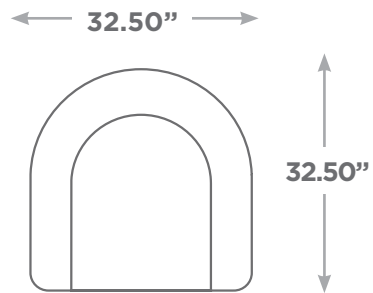

CILLA

Available Configurations

Overall Height: 30.00"
Seat Height: 17.25"

Chair

Troelsdenmark.com