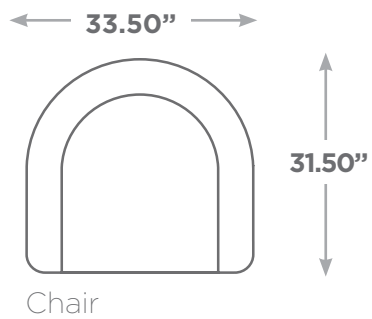

# CATHI

Available Configurations

Overall Height: 29.25"  
Seat Height: 16.50"

[Troelsdenmark.com](https://troelsdenmark.com)