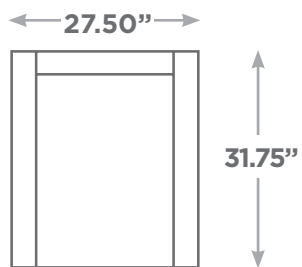

BUTLER

Available Configurations

Overall Height: 30.75"
Seat Height: 18.75"

Chair

Troelsdenmark.com