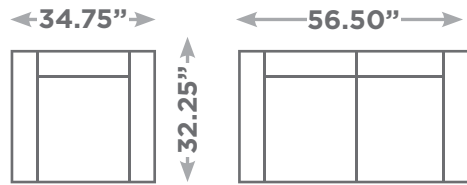

BETINA

Available Configurations

Overall Height: 31.25"
Seat Height: 19.75"

Chair

Love Seat

Condo Sofa

Sofa

Sectional