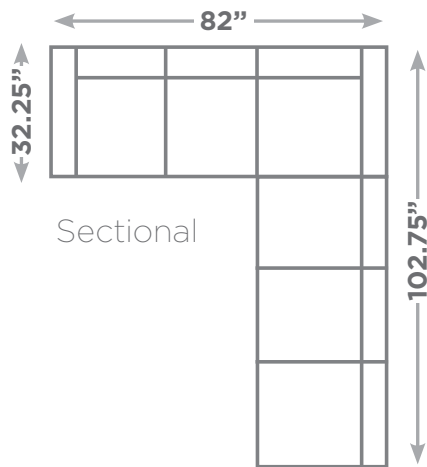

BETINA

Available Configurations

Overall Height: 31.25"
Seat Height: 19.75"

Chair

Love Seat

Condo Sofa

Sofa

Sectional