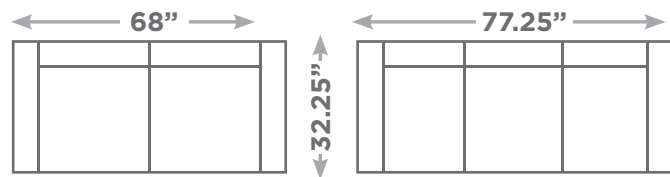

BETINA

Available Configurations

Overall Height: 31.25"
Seat Height: 19.75"

Chair

Love Seat

Condo Sofa

Sofa

Sectional