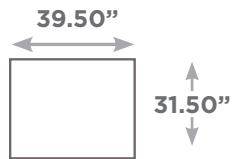

BALTIMORE

Available Configurations

Overall Height: 35.50"

Seat Height: 17.00"

Ottoman

Love Seat

Condo Sofa

Sofa