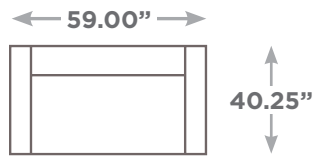

BALTIMORE

Available Configurations

Overall Height: 35.50"

Seat Height: 17.00"

Ottoman

Love Seat

Condo Sofa

Sofa