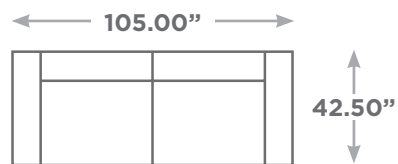

ARAMIS

Available Configurations

Overall Height: 33.50"
Seat Height: 16.25"

Sofa