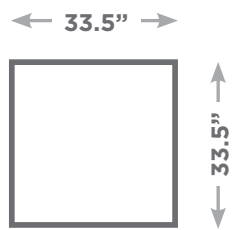

BABI

Available Sizes

Seat Height: 17.75"

Ottoman