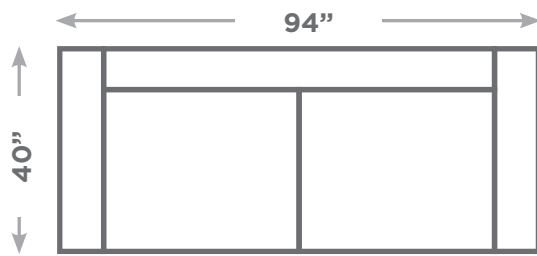

PLAZA

Available Configurations

Overall Height: 35"
Seat Height: 19"

Sofa