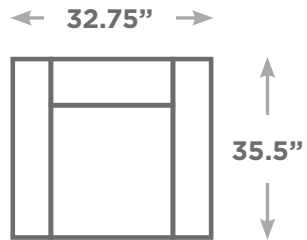

ZIGGY

Available Configurations

Overall Height: 40.5"
Seat Height: 19.25"

Chair

Ottoman