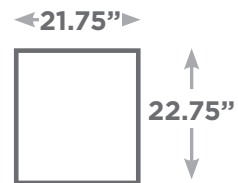

ZIGGY

Available Configurations

Overall Height: 40.5"
Seat Height: 19.25"

Chair

Ottoman