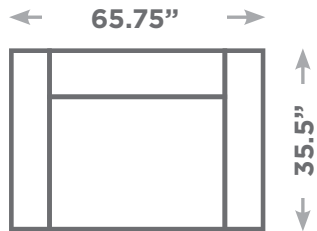

ROSETTA

Available Configurations

Overall Height: 37.75"
Seat Height: 18.9"

Chair

Love Seat

Ottoman