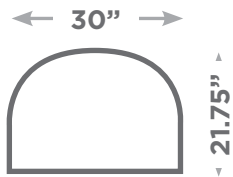

ROSETTA

Available Configurations

Overall Height: 37.75"
Seat Height: 18.9"

Chair

Love Seat

Ottoman