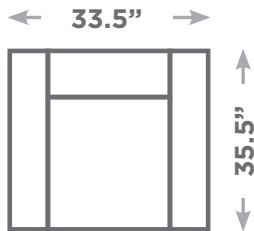

ROSETTA

Available Configurations

Overall Height: 37.75"
Seat Height: 18.9"

Chair

Love Seat

Ottoman