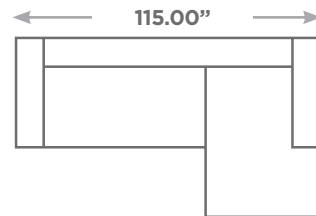

## Available Configurations

Overall Height: 26.75"  
 Seat Height: 15.75"

Canape

Ottoman

Large Ottoman

Corner

4 Seater Sofa

Sofa

Love Seat

LAF / RAF  
Love Seat

Armless Love  
Seat

LAF / RAF  
Condo Sofa

Armless  
Condo Sofa

LAF / RAF  
Sofa

Armless Sofa

Chaise