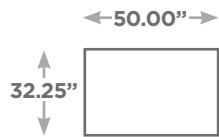

## Available Configurations

Overall Height: 26.75"  
 Seat Height: 15.75"

Canape

Ottoman

Large Ottoman

Corner

4 Seater Sofa

Sofa