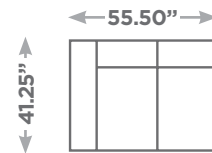

LAF / RAF
Love Seat