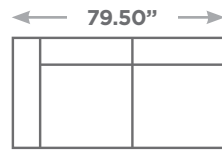

## Available Configurations

Overall Height: 26.75"  
 Seat Height: 15.75"

Canape

Ottoman

Large Ottoman

Corner

4 Seater Sofa

Sofa

Love Seat

LAF / RAF  
Love Seat

Armless Love  
Seat

LAF / RAF  
Condo Sofa

Armless  
Condo Sofa

LAF / RAF  
Sofa

Armless Sofa

Chaise