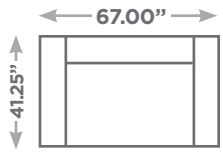

## Available Configurations

Overall Height: 26.75"  
 Seat Height: 15.75"

Canape

Ottoman

Large Ottoman

Corner

4 Seater Sofa

Sofa