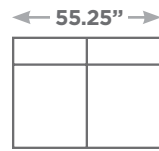

## Available Configurations

Overall Height: 26.75"  
 Seat Height: 15.75"

Canape

Ottoman

Large Ottoman

Corner

4 Seater Sofa

Sofa

Love Seat

LAF / RAF  
Love Seat

Armless Love  
Seat

LAF / RAF  
Condo Sofa

Armless  
Condo Sofa

LAF / RAF  
Sofa

Armless Sofa

Chaise