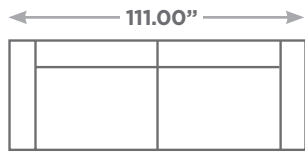

## Available Configurations

Overall Height: 26.75"  
 Seat Height: 15.75"

Canape

Ottoman

Large Ottoman

Corner

4 Seater Sofa

Sofa