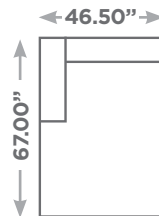

## Available Configurations

Overall Height: 26.75"  
 Seat Height: 15.75"

Canape

Ottoman

Large Ottoman

Corner

4 Seater Sofa

Sofa

Love Seat

LAF / RAF  
Love Seat

Armless Love  
Seat

LAF / RAF  
Condo Sofa

Armless  
Condo Sofa

LAF / RAF  
Sofa

Armless Sofa

Chaise