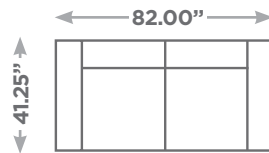

## Available Configurations

Overall Height: 26.75"  
 Seat Height: 15.75"

Canape

Ottoman

Large Ottoman

Corner

4 Seater Sofa

Sofa