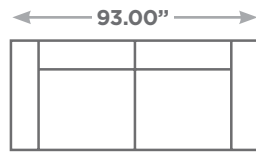

## Available Configurations

Overall Height: 26.75"  
 Seat Height: 15.75"

Canape

Ottoman

Large Ottoman

Corner

4 Seater Sofa

Sofa