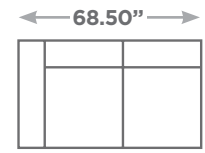

LAF / RAF
Condo Sofa