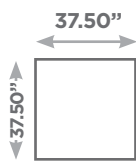

## Available Configurations

Overall Height: 26.75"  
 Seat Height: 15.75"

Canape

Ottoman

Large Ottoman

Corner

4 Seater Sofa

Sofa