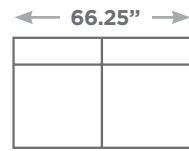

## Available Configurations

Overall Height: 26.75"  
 Seat Height: 15.75"

Canape

Ottoman

Large Ottoman

Corner

4 Seater Sofa

Sofa

Love Seat

LAF / RAF  
Love Seat

Armless Love  
Seat

LAF / RAF  
Condo Sofa

Armless  
Condo Sofa

LAF / RAF  
Sofa

Armless Sofa

Chaise