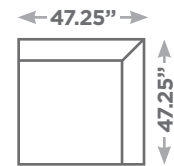

## Available Configurations

Overall Height: 26.75"  
 Seat Height: 15.75"

Canape

Ottoman

Large Ottoman

Corner

4 Seater Sofa

Sofa