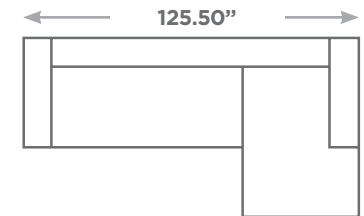

LAF / RAF Sofa Chaise