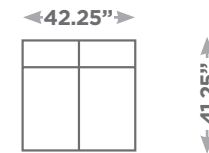

Armless Love
Seat