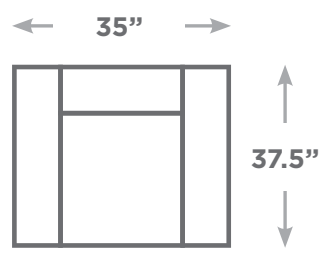

ENJOY

Available Configurations

Overall Height: 37.75"
Seat Height: 17.25"

Ottoman

Chair

Love Seat