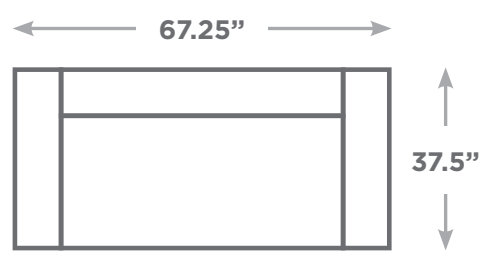

ENJOY

Available Configurations

Overall Height: 37.75"
Seat Height: 17.25"

Ottoman

Chair

Love Seat