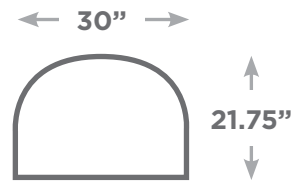

ENJOY

Available Configurations

Overall Height: 37.75"
Seat Height: 17.25"

Ottoman

Chair

Love Seat